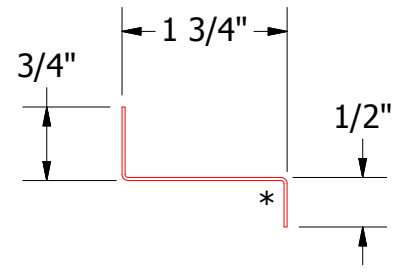

Horizontal Detail

BWA550 - Head Trim

Jamb Angle

ATAS ATAS INTERNATIONAL, INC
 Allentown PA
 610-395-8445
 Mesa AZ
 480-558-7210

TITLE		7.2 inch Existing Head Detail	
DWG. NO.	DR	DATE	6/21/2018
	DMR	APP	DATE
MATERIAL	SH. SIZE	SCALE	X:X
	B		