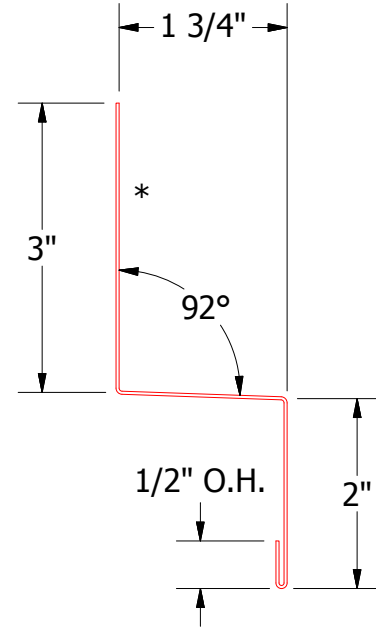

Horizontal Detail

BWA550 - Head Trim

Jamb Angle

ATAS ATAS INTERNATIONAL, INC
 Allentown PA
 610-395-8445
 Mesa AZ
 480-558-7210

TITLE		7.2 inch Existing Head Detail	
DWG. NO.	DR	DATE	6/21/2018
	DMR	APP	DATE
MATERIAL	SH. SIZE	SCALE	X:X
	B		