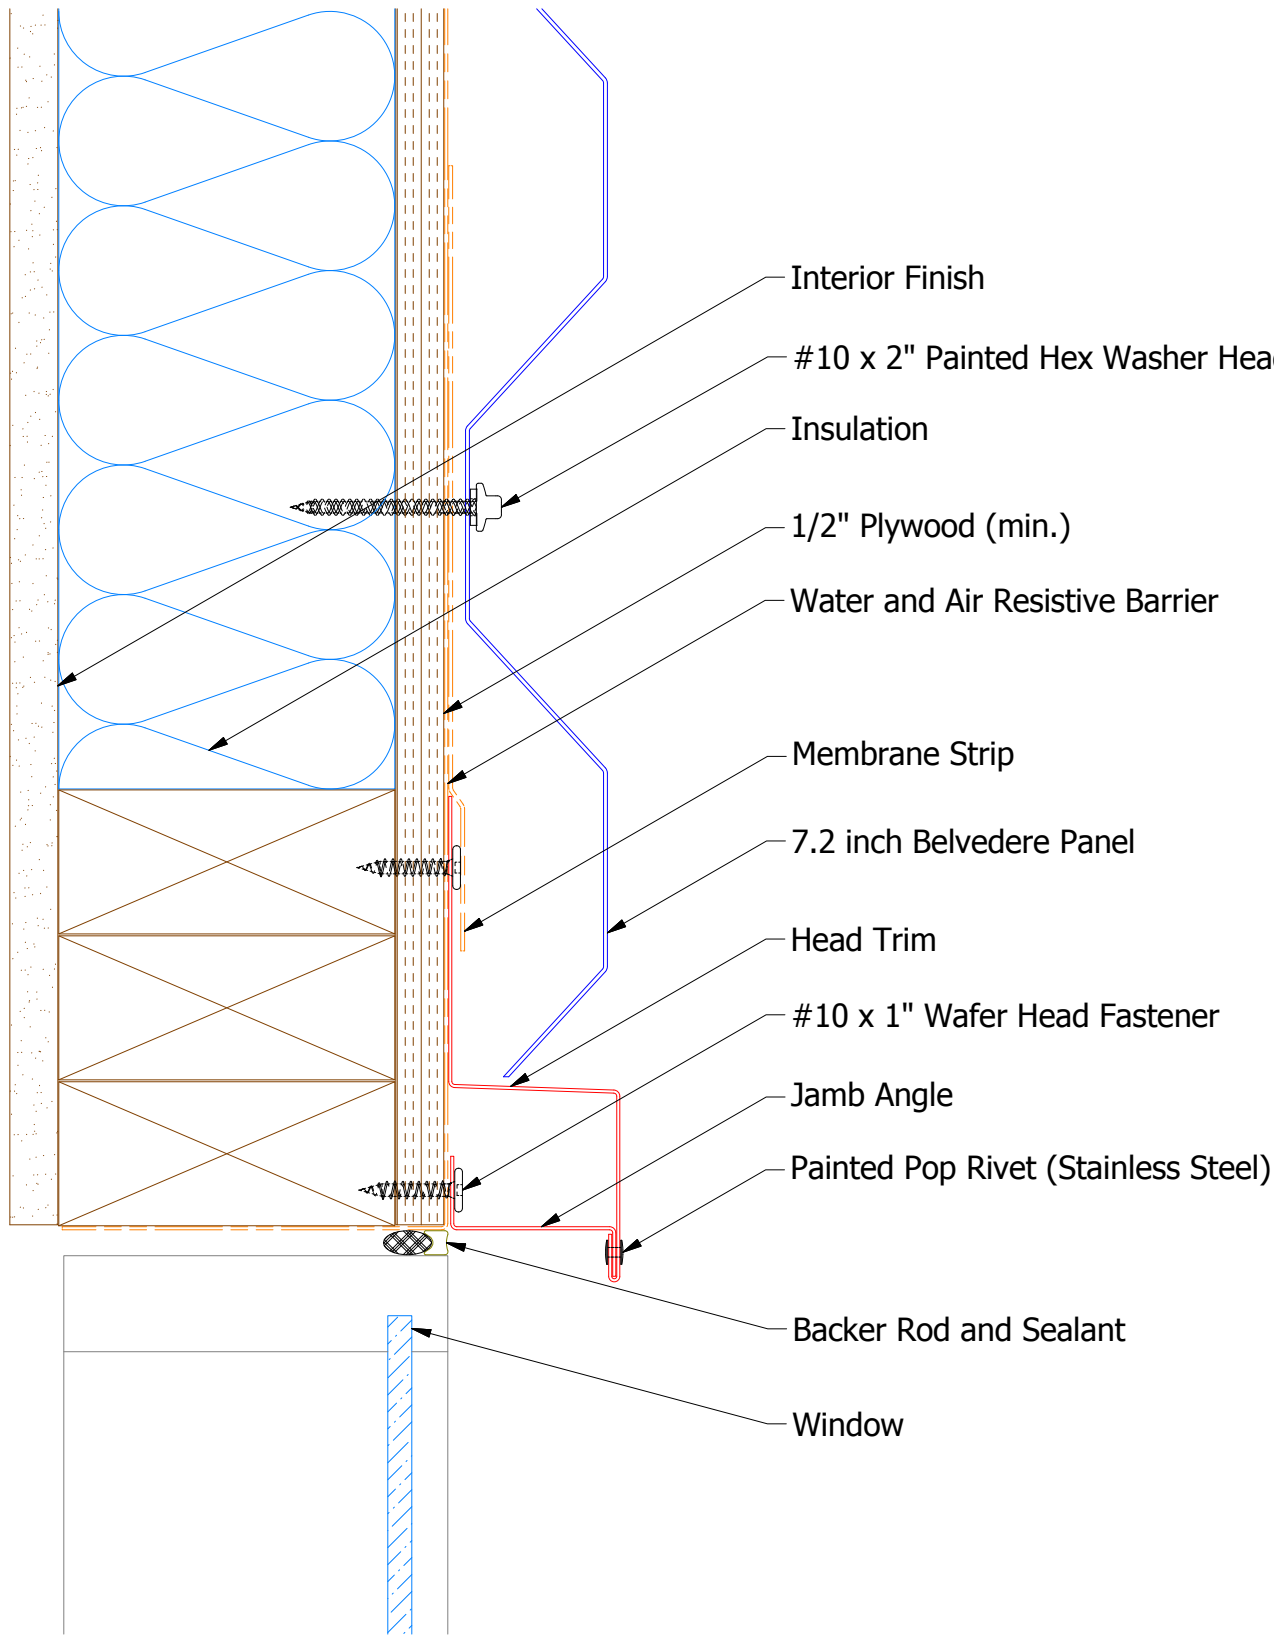

Horizontal Detail

BWA550 - Head Trim

Jamb Angle

ATAS ATAS INTERNATIONAL, INC
 Allentown PA
 610-395-8445
 Mesa AZ
 480-558-7210

TITLE		7.2 inch Existing Head Detail	
DWG. NO.	DR	DATE	6/21/2018
	DMR	APP	DATE
MATERIAL	SH. SIZE	SCALE	X:X
	B		